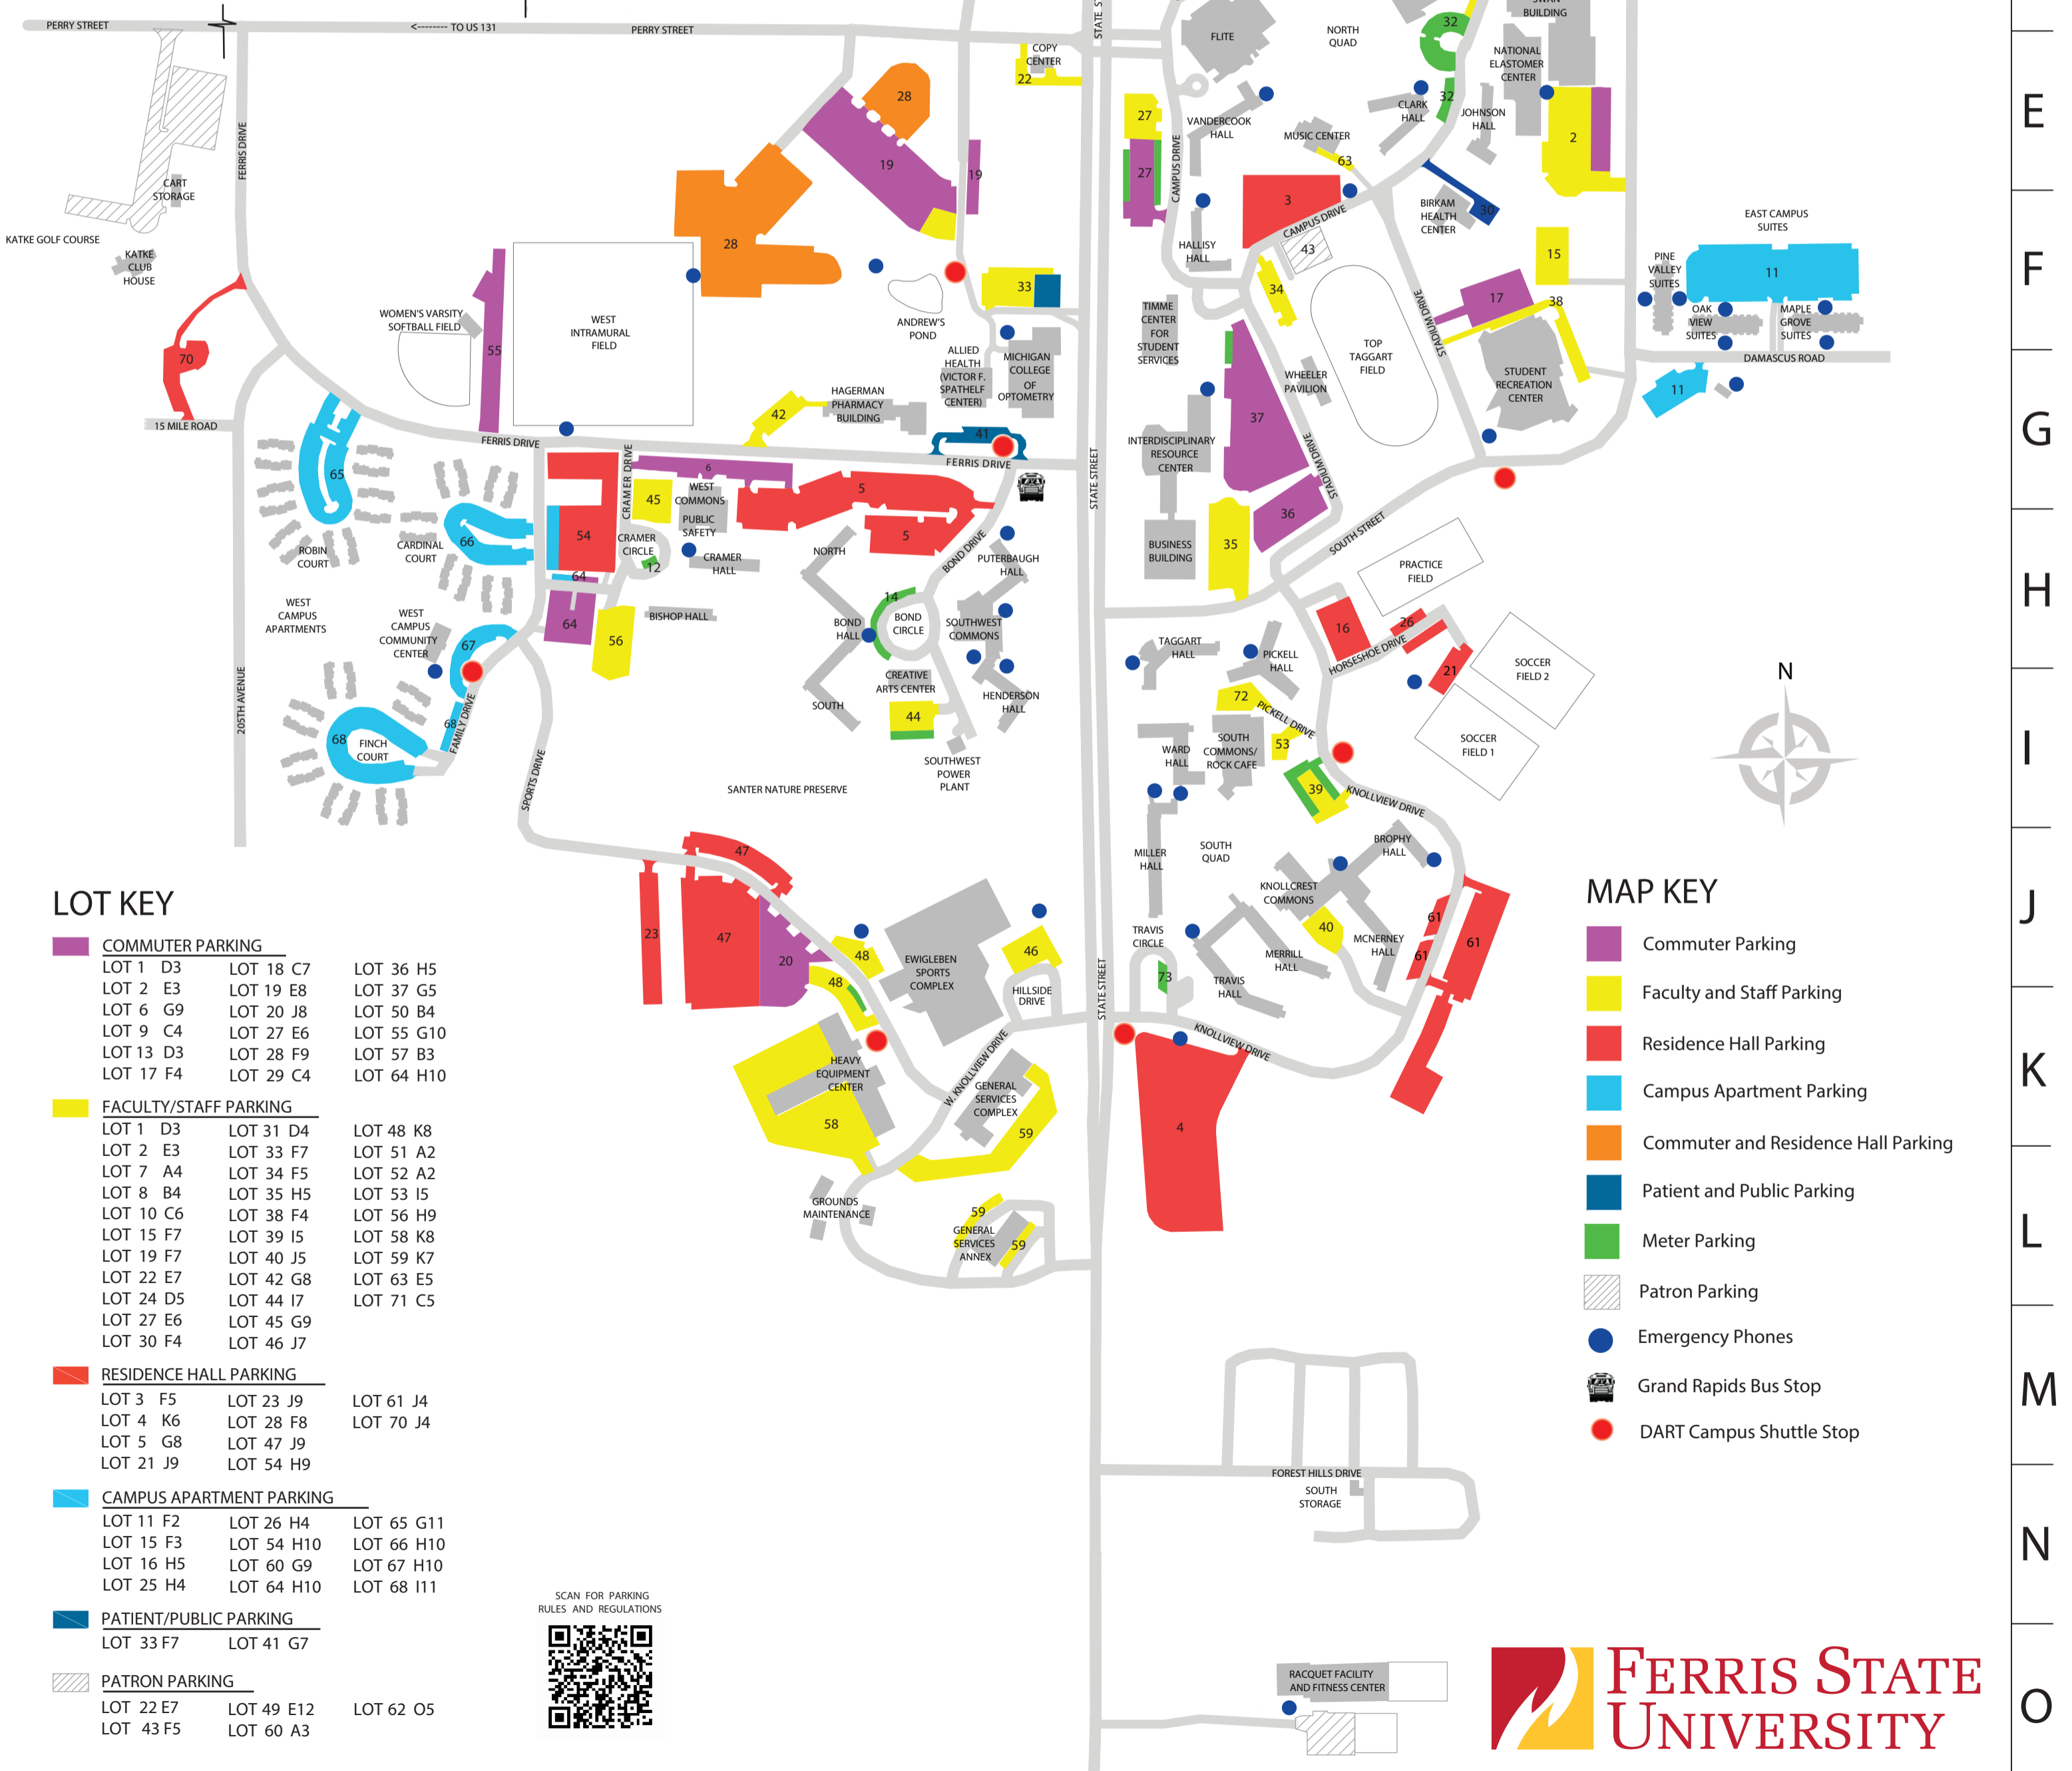

BUILDING KEY

BUILDING NAME	CODE	LOCATION	BUILDING NAME	CODE	LOCATION
Allied Health (Victor F. Spathelf Center, College of Health Professions)	VFS	G7	Miller Hall	MIL	J6
Alumni Building	ALU	A3	Music Activities Center	MUS	E5
Arts and Sciences Commons (College of Arts and Sciences)	ASC	D5	National Elastomer Center (College of Engineering Technology)	NEC	E4
Automotive Center (College of Engineering Technology)	AUT	B4	North Storage	NST	C7
Birkam Health Center	BHC	F4	Pickell Hall (Honors Program)	PIC	H5
Bishop Hall (College of Education and Human Services, Tot's Place)	BIS	H9	Power Plant	POW	B4
Bituminous Lab	BIT	A2	Prakken Building	PRK	A3
Bond Hall (North and South)	BON	H8	Public Safety (West Commons)	WCO	H9
Bookstore - Barnes and Noble	UCB	O7	Puterbaugh Hall	PUT	H7
Brophy Hall	BRO	J4	Racquet Facility and Fitness Center	RQT	O5
Business Building (College of Business)	BUS	H6	Rock Cafe (South Commons)	SCO	I5
Clark Hall	CLK	E4	Science Building (College of Arts and Sciences)	SCI	C5
Copy Center	CCE	E7	Science Chiller Complex	SCC	C6
Corporate and Professional Development Center	CPD	A2	South Storage	SST	N5
Cramer Hall	CRA	H8	Southwest Commons	SWC	H7
Creative Arts Center	CAC	I7	Southwest Power Plant	SPL	I7
East Campus Suites	ECS	F2	Starbucks Cafe (IRC and UCB)	STR	D6
Ewigleben Sports Complex	SPO	J7	Starr Educational Center (College of Arts and Sciences)	STR	D6
FLITE Library (Jim Crow Museum)	FLT	E5	Student Recreation Center (Field House, Swimming Pool)	SRC	G4
General Services Annex	GSA	L7	Swan Building (College of Engineering Technology)	SWN	D3
General Services Building	GEN	K7	Taggart Hall	TAG	H6
Granger Center for Construction and HVACR	GRN	B4	Timme Center for Student Services (Admissions, Business Office, Financial Aid Office, President's Office)	CSS	F6
Hagerman Pharmacy Building (College of Pharmacy)	PHR	G8	Top Taggart Field	TTF	G5
Hallisy Hall	HAL	F6	Travis Hall	TRV	J6
Heavy Equipment (College of Engineering Technology)	HEC	K8	University Center (Center for Leadership, Activities and Career Services, Event Center, Fine Art Gallery, First Lady's Attic, Student Government, Quad Cafe, Technical Assistance Center, Veterans Association)	UCB	D4
Henderson Hall	HEN	I7	Vandercook Hall	VAN	E6
Institute for Construction Education and Training	ICET	A2	Ward Hall	WAR	I6
Interdisciplinary Resource Center	IRC	G6	West Building	WES	A4
Johnson Hall	JOH	E4	West Campus Apartments	WCA	H10
Katke Golf Course	KAT	F12	West Campus Community Center	WCC	H10
Knollcrest Commons (Professional Golf Management)	KNO	J5	West Commons	WCO	H9
McKessy House	MCK	C6	Williams Auditorium	WIL	C6
McNerney Hall	MCN	J5	Wheeler Pavilion (Top Taggart Field)	TTF	G5
Merrill Hall	MER	J5			
Michigan College of Optometry (College of Optometry, University Eye Center)	MCO	G7			